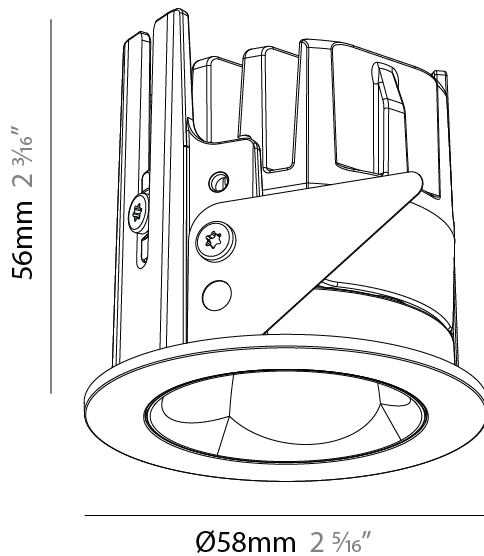

GENERAL

Series: Oiko Pro Slim
Partner: Prolicht
Division: Architectural
Installation: Recessed
Product Type: Downlight
Mounting Location: Ceiling
Light Distribution: Downlight

PHYSICAL

Aperture Sizes - Downlights: 1"
Shape: Round
Diameter (mm): 58
Diameter (in): 2 ⁵/₁₆
Height (mm): 56
Height (in): 2 ³/₁₆
Ceiling Thickness (mm): 10
Ceiling Thickness (in): 3/8
Min. Recessing Depth (mm): 60
Min. Recessing Depth (in): 2 ³/₈
Fixture Finish: SSR / BKV / CWI / CRY / HAB / UFT / ITA / RUA / FTG / MYG / LOD / PUS / FRO / FUP / KIA / POP / BLS / SPG / MEY / GOH / CHC / COM / ABZ / JAG / OBR / MOS / ROR
Fixture Material: Aluminum Die Cast
Cut-out Measurements: Dia. 50mm / 1 15/16"

ELECTRICAL

Lamp Type: LED (Zhaga Standard)
Input Wattage (W): 11
Total Output Wattage (W): 10
Dimming: Tri-Mode (Non-Dimming and Phase Dimming (120Vac only) and 0-10V Dimming)
Driver Included: No
Driver Location: Remote
Driver Type: Constant Current - Universal
Driver Class: Class 2
Input Voltage (V): 120 - 277
Constant Current (MA): 250

LED

Number of LEDs: 1
Color Temperature (°K): 2700 / 3000 / 3500 / 4000
Max. Delivered Lumen (lm): 1181 / 1186 / 1243 / 1254
Nominal Lumen (lm): 1263 / 1268 / 1329 / 1341
CRI: >90 CRI
Lamp Life (hrs): 50000

OPTICAL

Beam Angle: 60
Adjustability: Fixed

RATINGS AND CERTIFICATIONS

Certified By: Certified for North American Standards
IP rating: IP20