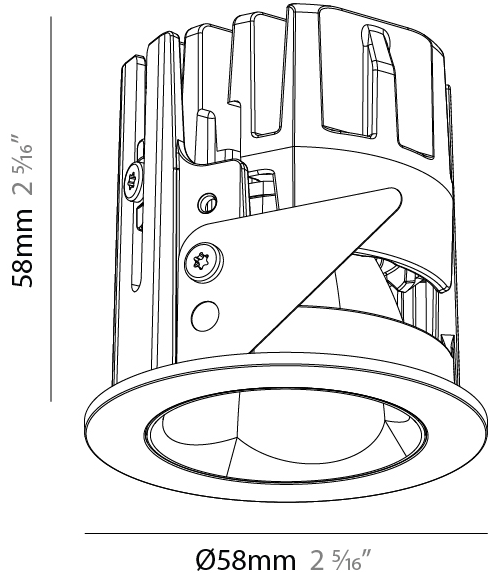

GENERAL

Series: Oiko Pro Slim
Partner: Prolicht
Division: Architectural
Installation: Recessed
Product Type: Downlight
Mounting Location: Ceiling
Light Distribution: Downlight

PHYSICAL

Aperture Sizes - Downlights: 1"
Shape: Round
Diameter (mm): 58
Diameter (in): 2 5/16
Height (mm): 58
Height (in): 2 5/16
Ceiling Thickness (mm): 10
Ceiling Thickness (in): 3/8
Min. Recessing Depth (mm): 70
Min. Recessing Depth (in): 2 3/4
Fixture Finish: SSR / BKV / CWI / CRY / HAB / UFT / ITA / RUA / FTG / MYG / LOD / PUS / FRO / FUP / KIA / POP / BLS / SPG / MEY / GOH / CHC / COM / ABZ / JAG / OBR / MOS / ROR
Fixture Material: Aluminum Die Cast
Cut-out Measurements: Dia. 50mm / 1 15/16"

ELECTRICAL

Lamp Type: LED (Zhaga Standard)
Input Wattage (W): 11
Total Output Wattage (W): 10
Dimming: Tri-Mode (Non-Dimming and Phase Dimming (120Vac only) and 0-10V Dimming)
Driver Included: No
Driver Location: Remote
Driver Type: Constant Current - Universal
Driver Class: Class 2
Input Voltage (V): 120 - 277
Constant Current (MA): 250

LED

Number of LEDs: 1
Color Temperature (°K): 2700 / 3000 / 4000
Max. Delivered Lumen (lm): 1109 / 1113 / 1167 / 1254
Nominal Lumen (lm): 1263 / 1268 / 1329 / 1341
CRI: >90 CRI
Lamp Life (hrs): 50000

OPTICAL

Beam Angle: 50
Adjustability: Fixed

RATINGS AND CERTIFICATIONS

Certified By: Certified for North American Standards
IP rating: IP20