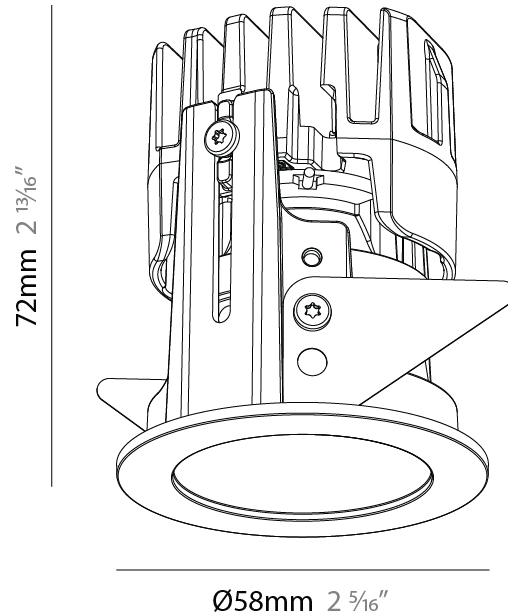

GENERAL

Series: Oiko Pro Slim
Partner: Prolicht
Division: Architectural
Installation: Recessed
Product Type: Downlight
Mounting Location: Ceiling
Light Distribution: Downlight

PHYSICAL

Aperture Sizes - Downlights: 1"
Shape: Round
Diameter (mm): 58
Diameter (in): 2 5/16
Height (mm): 71
Height (in): 2 13/16
Ceiling Thickness (mm): 10
Ceiling Thickness (in): 3/8
Min. Recessing Depth (mm): 80
Min. Recessing Depth (in): 3 1/4
Fixture Finish: SSR / BKV / CWI / CRY / HAB / UFT / ITA / RUA / FTG / MYG / LOD / PUS / FRO / FUP / KIA / POP / BLS / SPG / MEY / GOH / CHC / COM / ABZ / JAG / OBR / MOS / ROR
Fixture Material: Aluminum Die Cast
Cut-out Measurements: Dia. 50MM / 1 15/16"

ELECTRICAL

Lamp Type: LED (Zhaga Standard)
Input Wattage (W): 8.1
Total Output Wattage (W): 7.3
Dimming: Tri-Mode (Non-Dimming and Phase Dimming (120Vac only) and 0-10V Dimming)
Driver Included: No
Driver Location: Remote
Driver Type: Constant Current - Universal
Driver Class: Class 2
Input Voltage (V): 120 - 277
Constant Current (MA): 200

LED

Number of LEDs: 1
Color Temperature (°K): 2700 / 3000 / 4000
Max. Delivered Lumen (lm): 345 / 367 / 385
Nominal Lumen (lm): 596 / 634 / 664
CRI: >90 CRI
Lamp Life (hrs): 50000

OPTICAL

Beam Angle: 14
Adjustability: Fixed

RATINGS AND CERTIFICATIONS

Certified By: Certified for North American Standards
IP rating: IP40