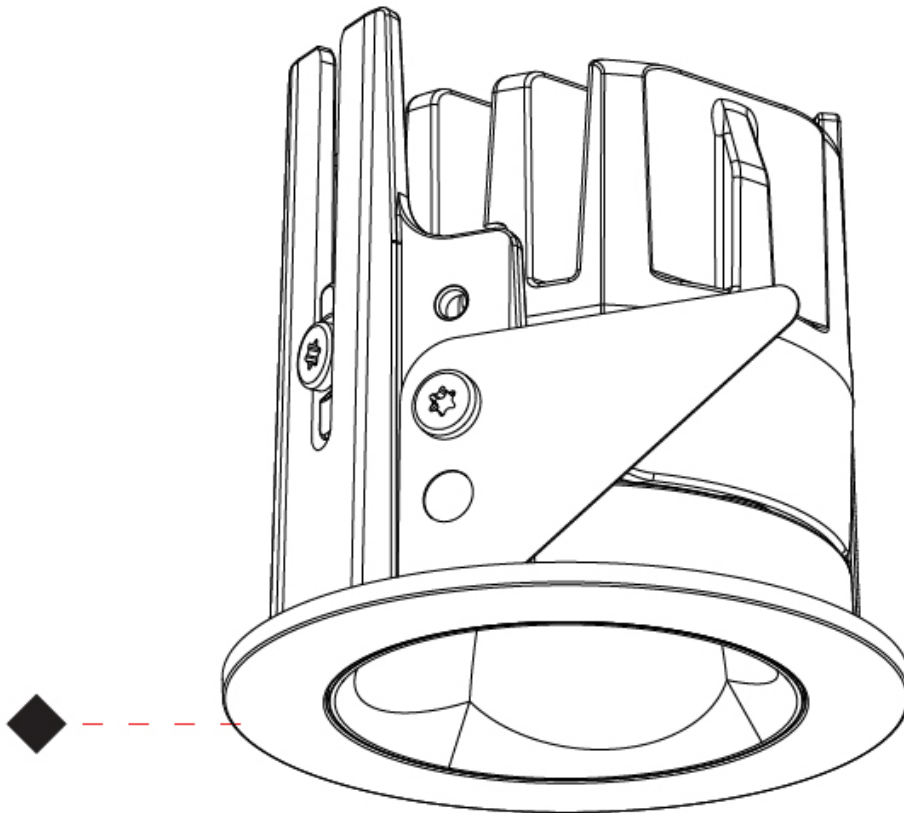

OIKO PRO SLIM RECESSED

A350133-

PROJECT _____

TYPE _____

SPECIFIER _____

QUANTITY _____

DATE _____

A