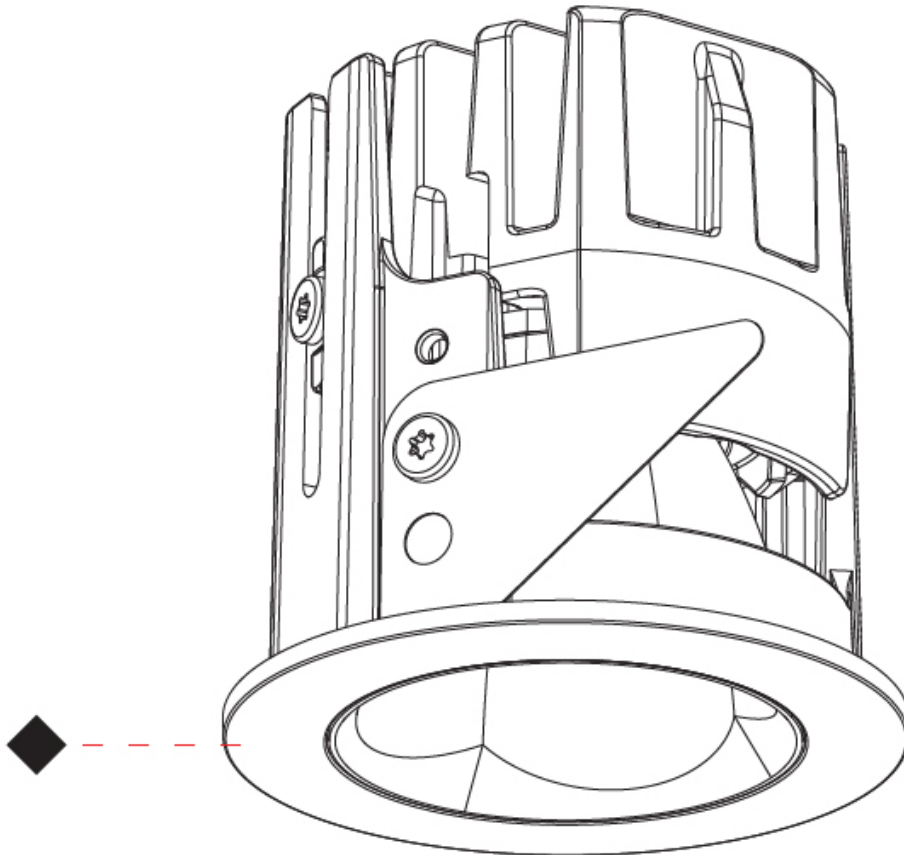

OPTICAL

Beam Angle: 50
 Adjustability: Fixed

RATINGS AND CERTIFICATIONS

Certified By: Certified for North American Standards
 IP rating: IP20

OIKO PRO SLIM RECESSED

A350132-

PROJECT	_____
TYPE	_____
SPECIFIER	_____
QUANTITY	_____
DATE	_____

GENERAL

Series: Oiko Pro Slim
 Partner: Prolicht
 Division: Architectural
 Installation: Recessed
 Product Type: Downlight
 Mounting Location: Ceiling
 Light Distribution: Downlight

PHYSICAL

Aperture Sizes - Downlights: 1"
 Shape: Round
 Diameter (mm): 58
 Diameter (in): 2 ⁵/₁₆
 Height (mm): 56
 Height (in): 2 ³/₁₆
 Ceiling Thickness (mm): 10
 Ceiling Thickness (in): 3/8
 Min. Recessing Depth (mm): 60
 Min. Recessing Depth (in): 2 ³/₈
 Fixture Finish: SSR / BKV / CWI / CRY / HAB / UFT / ITA / RUA / FTG / MYG / LOD / PUS / FRO / FUP / KIA / POP / BLS / SPG / MEY / GOH / CHC / COM / ABZ / JAG / OBR / MOS / ROR
 Fixture Material: Aluminum Die Cast
 Cut-out Measurements: Dia. 50mm / 1 15/16"